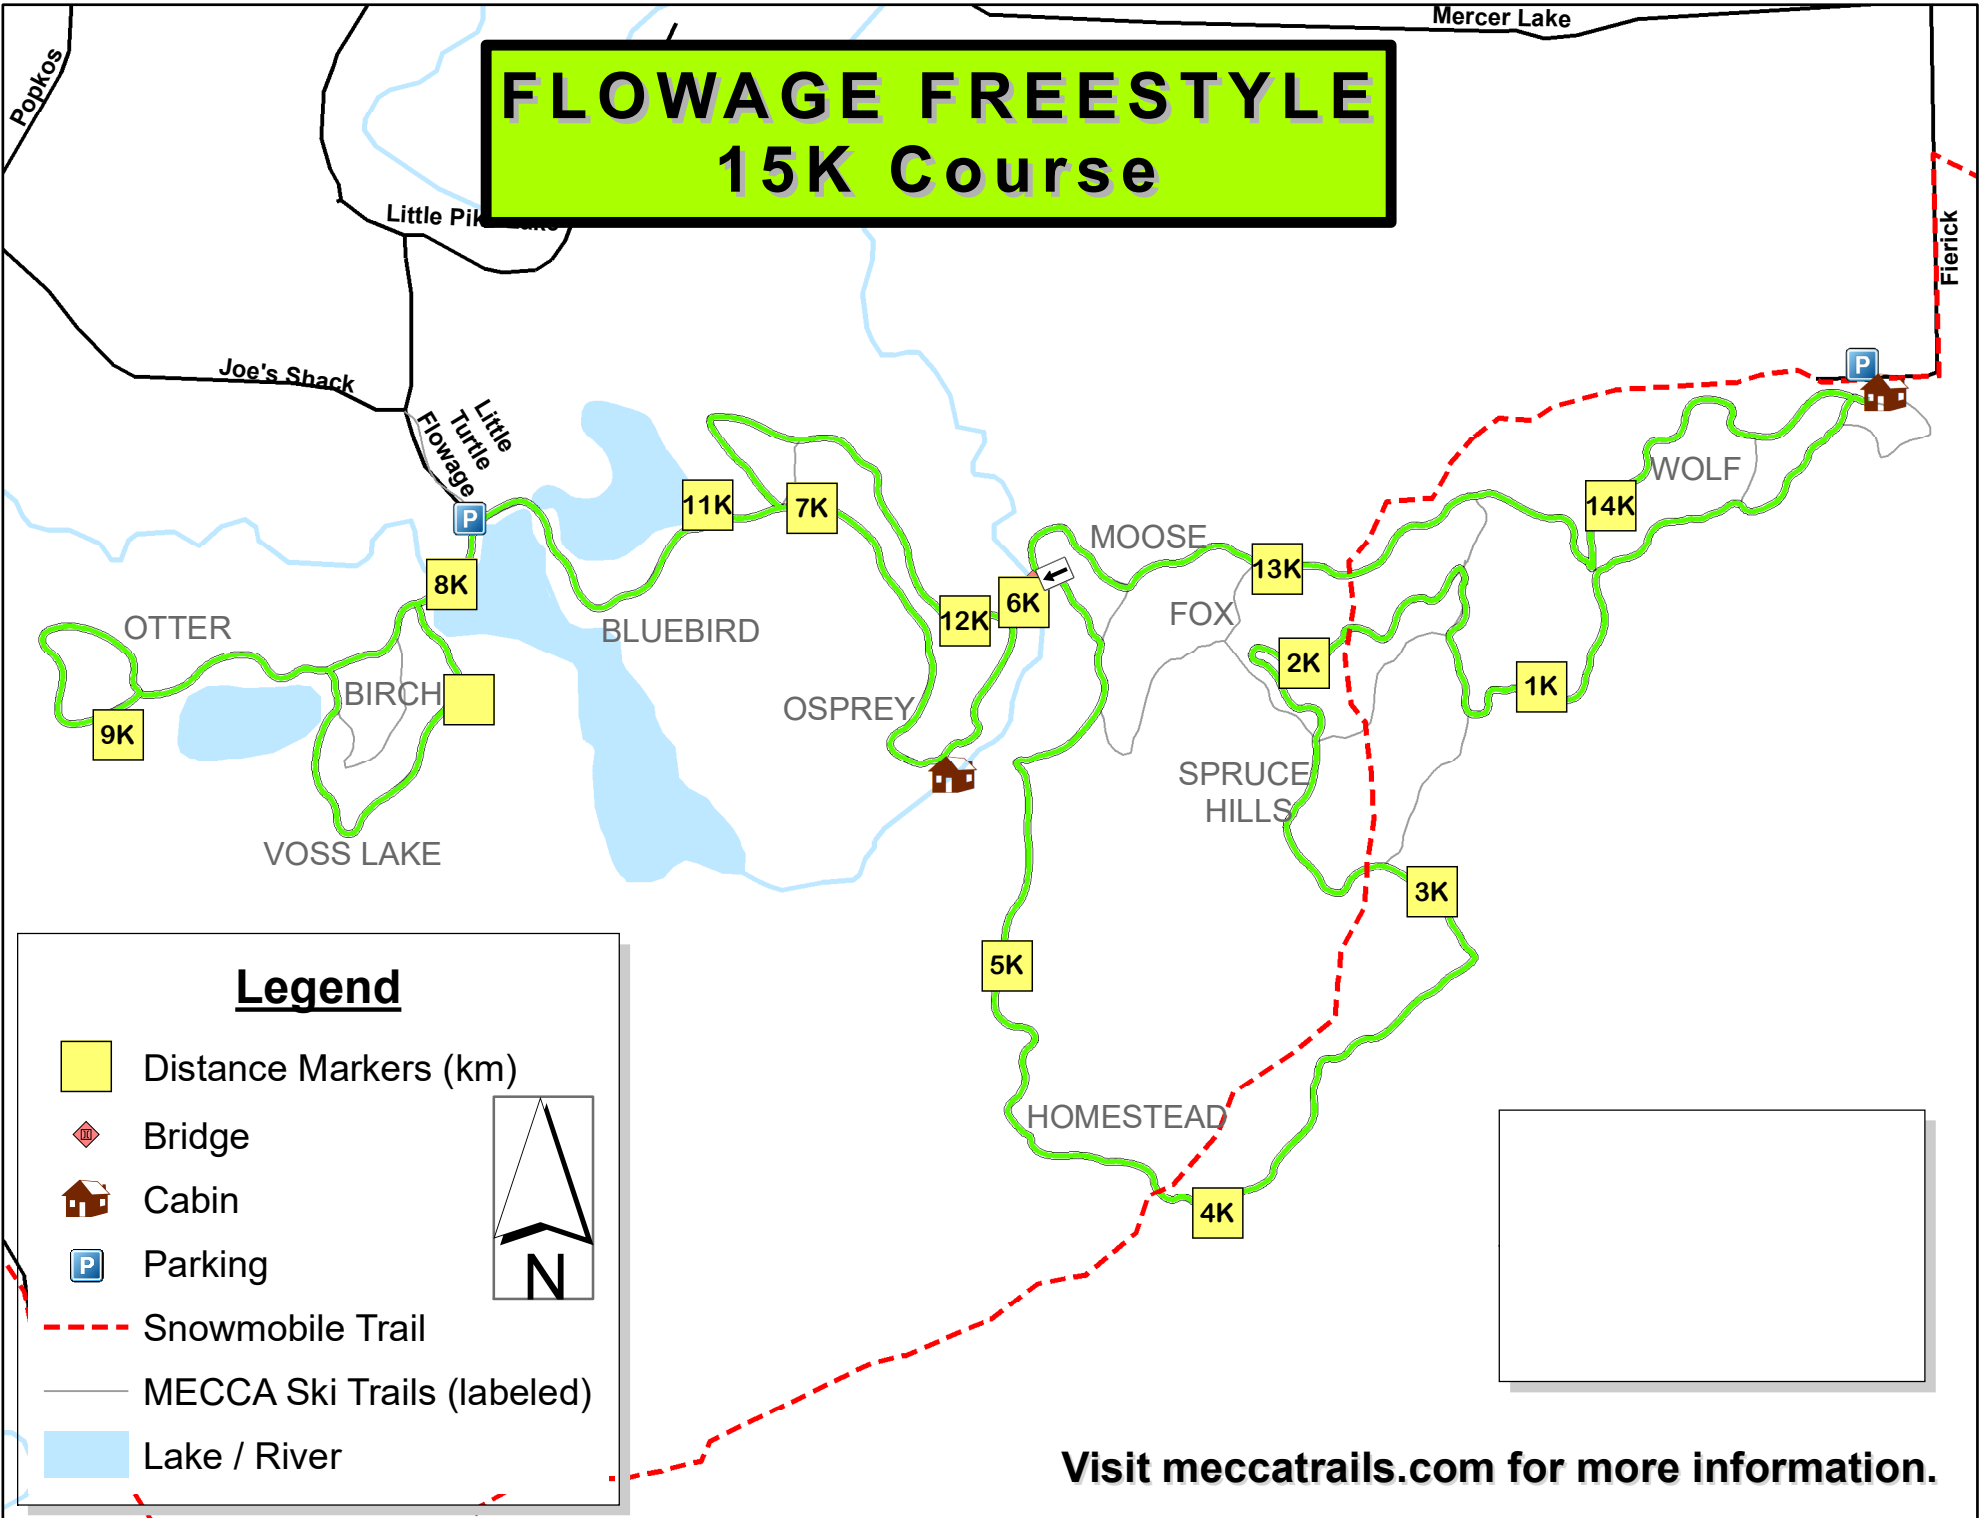

FLOWAGE FREESTYLE 15K Course

Legend

-  Distance Markers (km)
-  Bridge
-  Cabin
-  Parking
-  Snowmobile Trail
-  MECCA Ski Trails (labeled)
-  Lake / River

Visit meccatrails.com for more information.