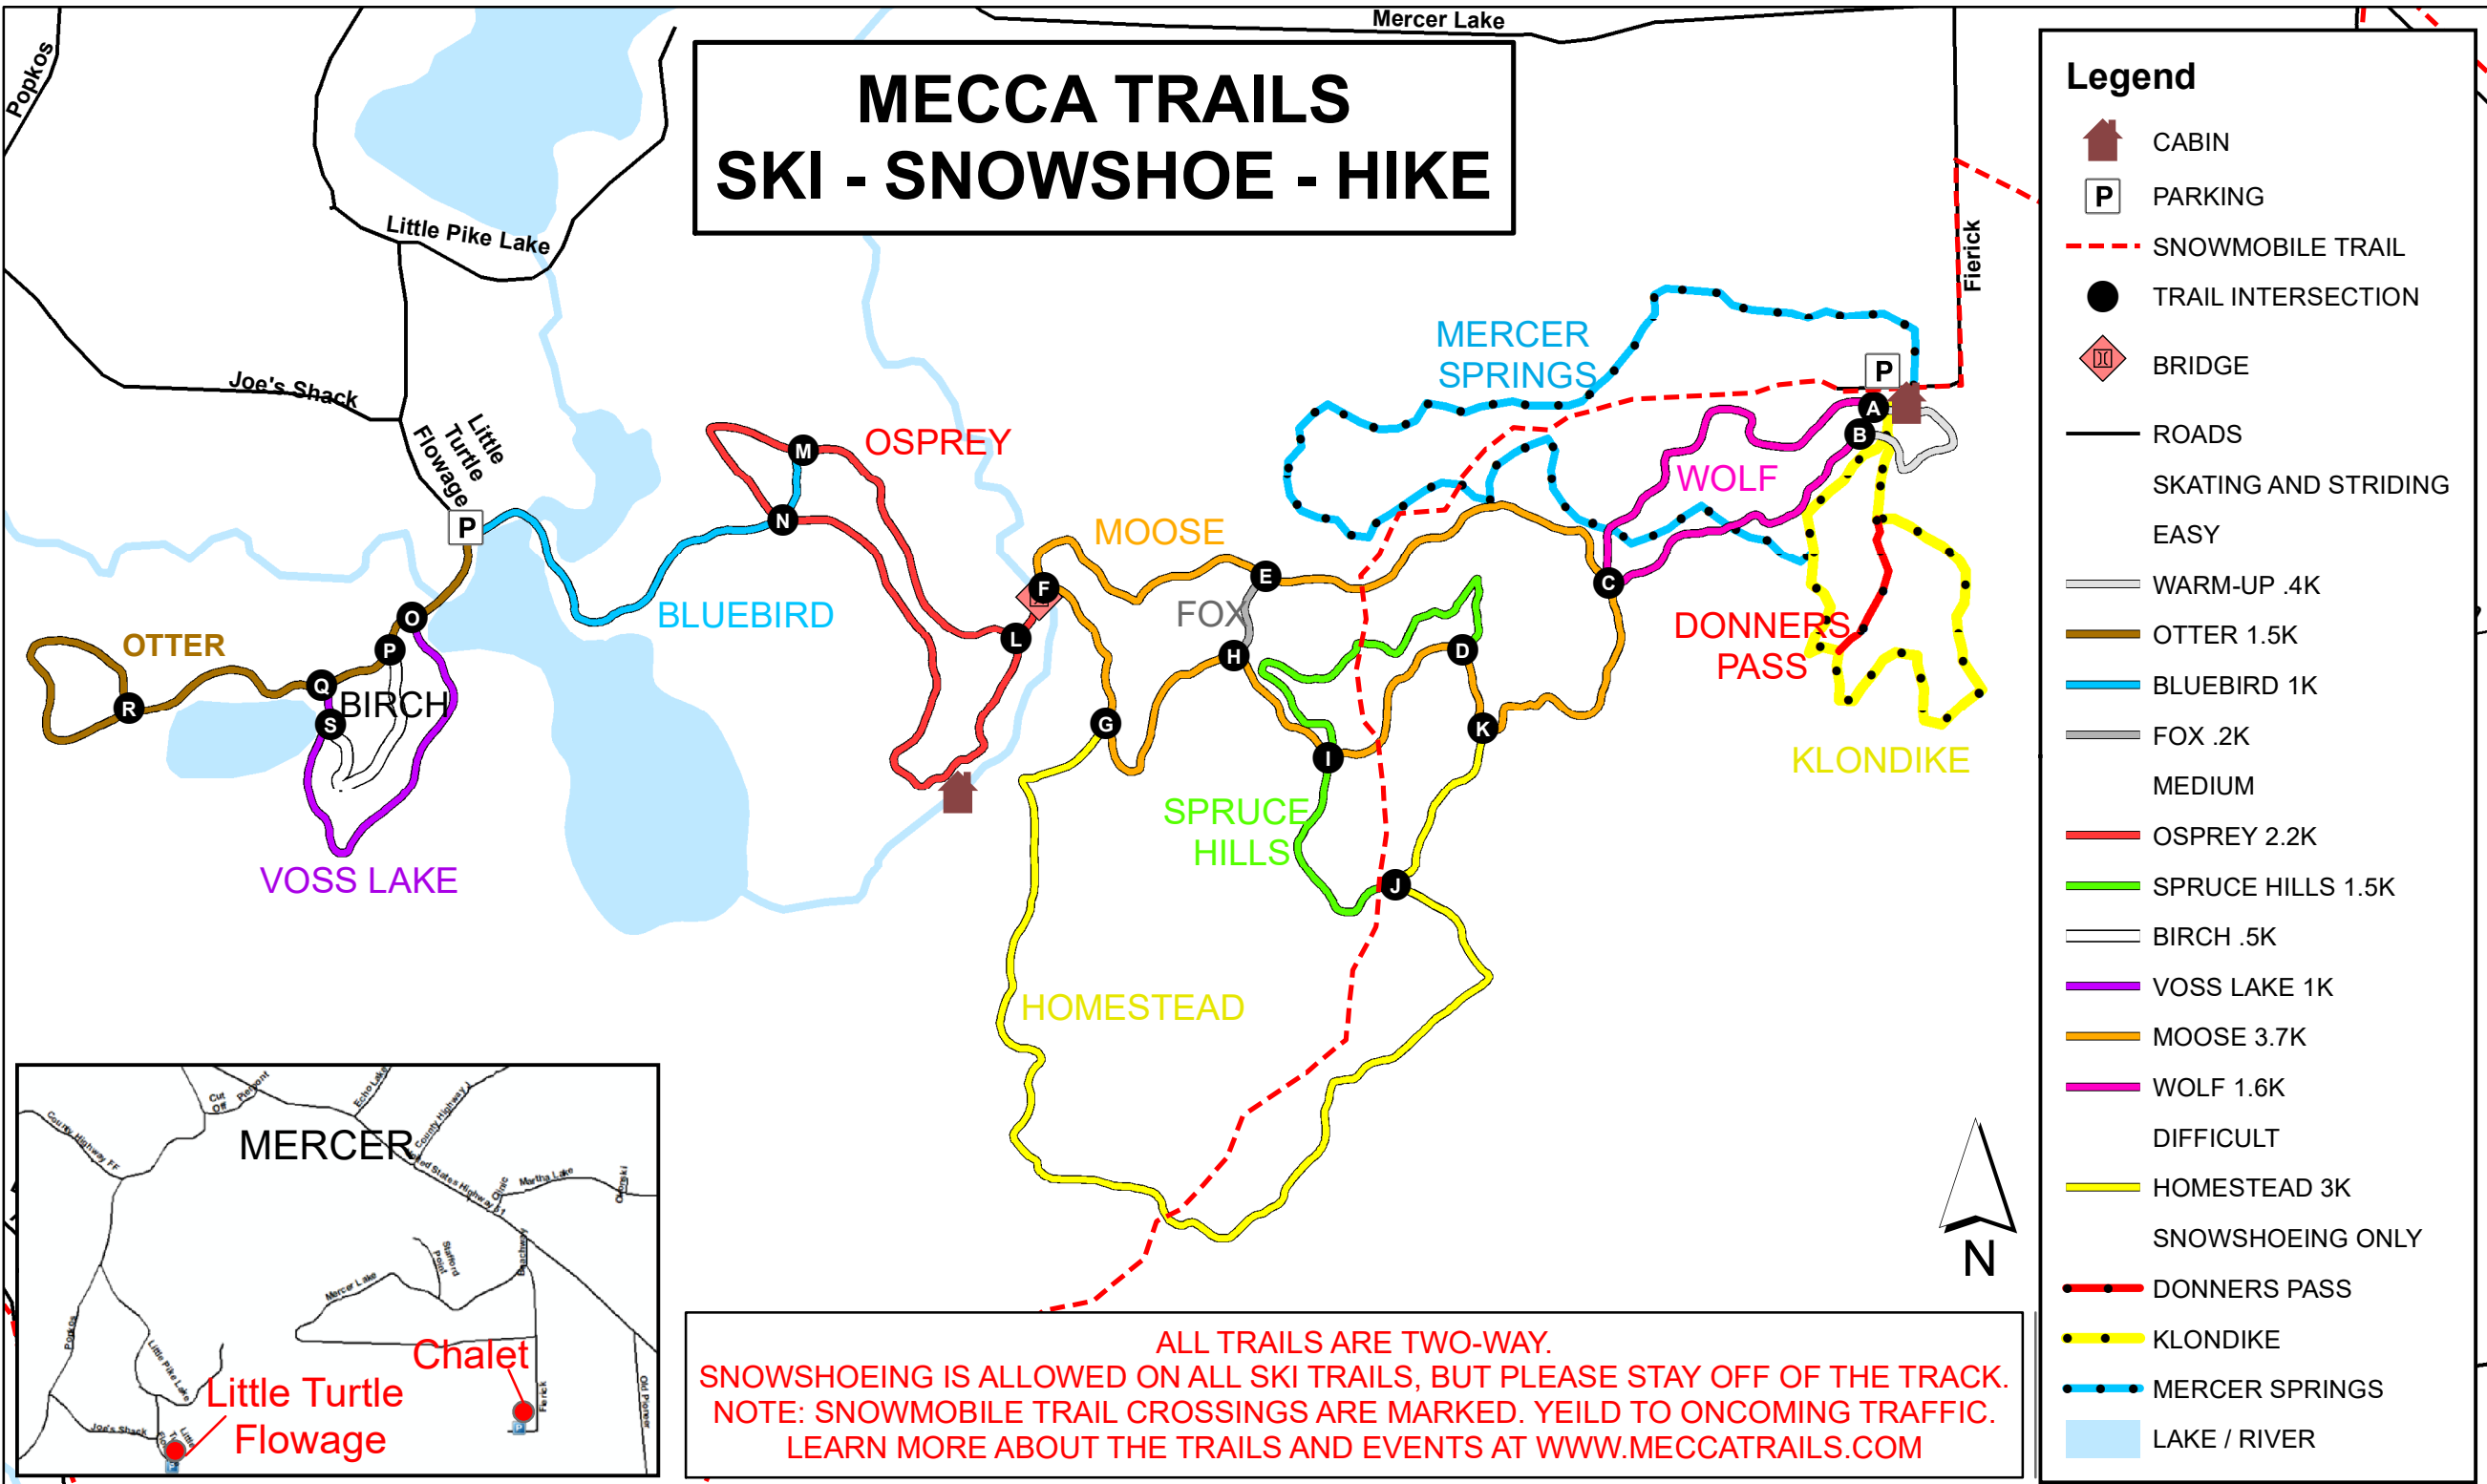

# MECCA TRAILS SKI - SNOWSHOE - HIKE

ALL TRAILS ARE TWO-WAY.  
 SNOWSHOEING IS ALLOWED ON ALL SKI TRAILS, BUT PLEASE STAY OFF OF THE TRACK.  
 NOTE: SNOWMOBILE TRAIL CROSSINGS ARE MARKED. YEILD TO ONCOMING TRAFFIC.  
 LEARN MORE ABOUT THE TRAILS AND EVENTS AT [WWW.MECCATRAILS.COM](http://WWW.MECCATRAILS.COM)