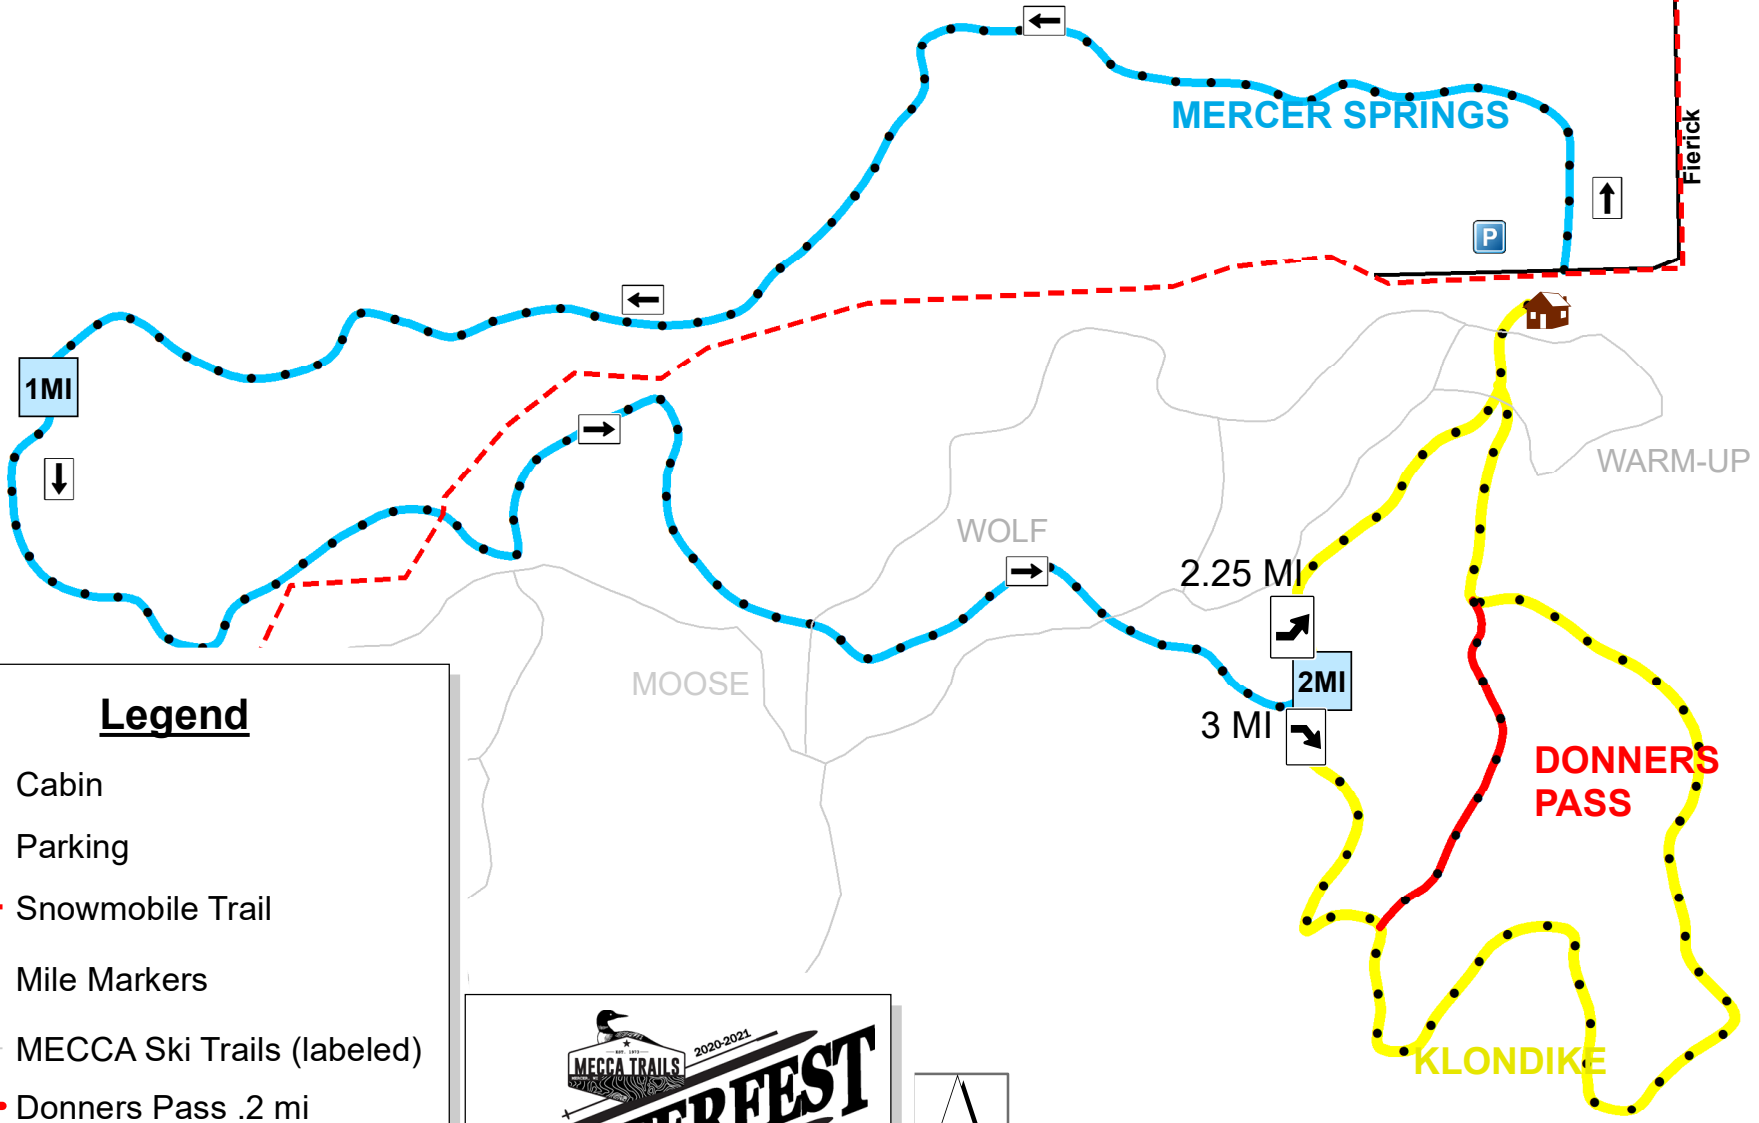

MERCER SPRINGS SHOWSHOE TOUR

1 Mile, 2 Mile and 3 Mile

Legend

- Cabin
- Parking
- Snowmobile Trail
- Mile Markers
- MECCA Ski Trails (labeled)
- Donners Pass .2 mi
- Klondike 1.25 mi
- Mercer Springs 2.25 mi

Visit meccatrails.com for more information.