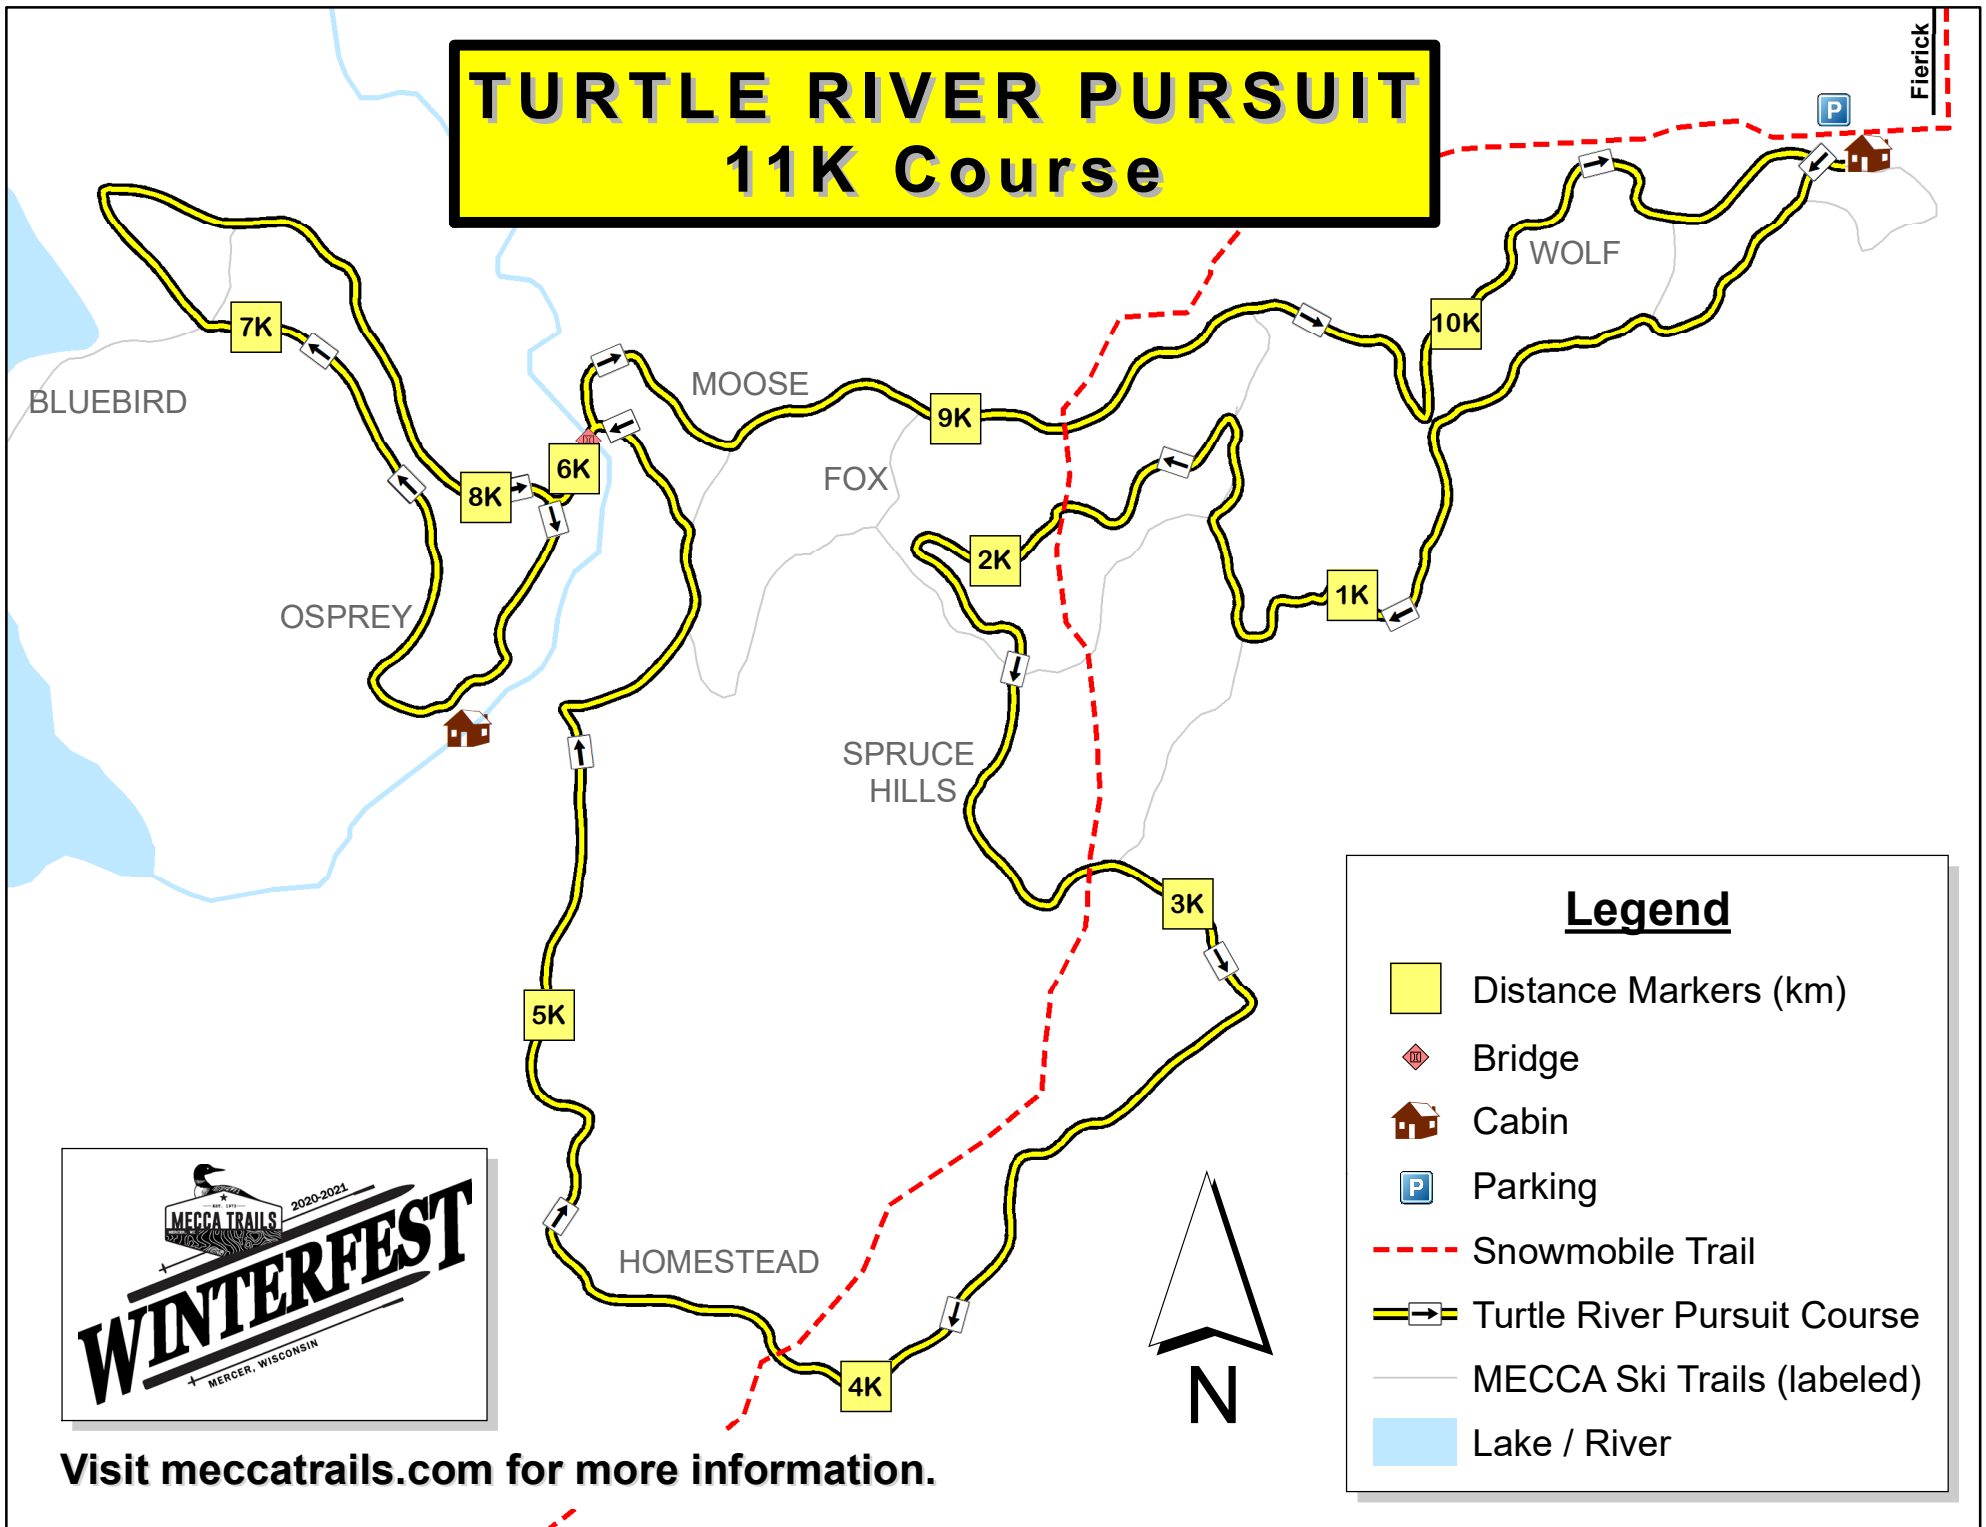

TURTLE RIVER PURSUIT 11K Course

Legend

- Distance Markers (km)
- Bridge
- Cabin
- Parking
- Snowmobile Trail
- Turtle River Pursuit Course
- MECCA Ski Trails (labeled)
- Lake / River

Visit meccatrails.com for more information.