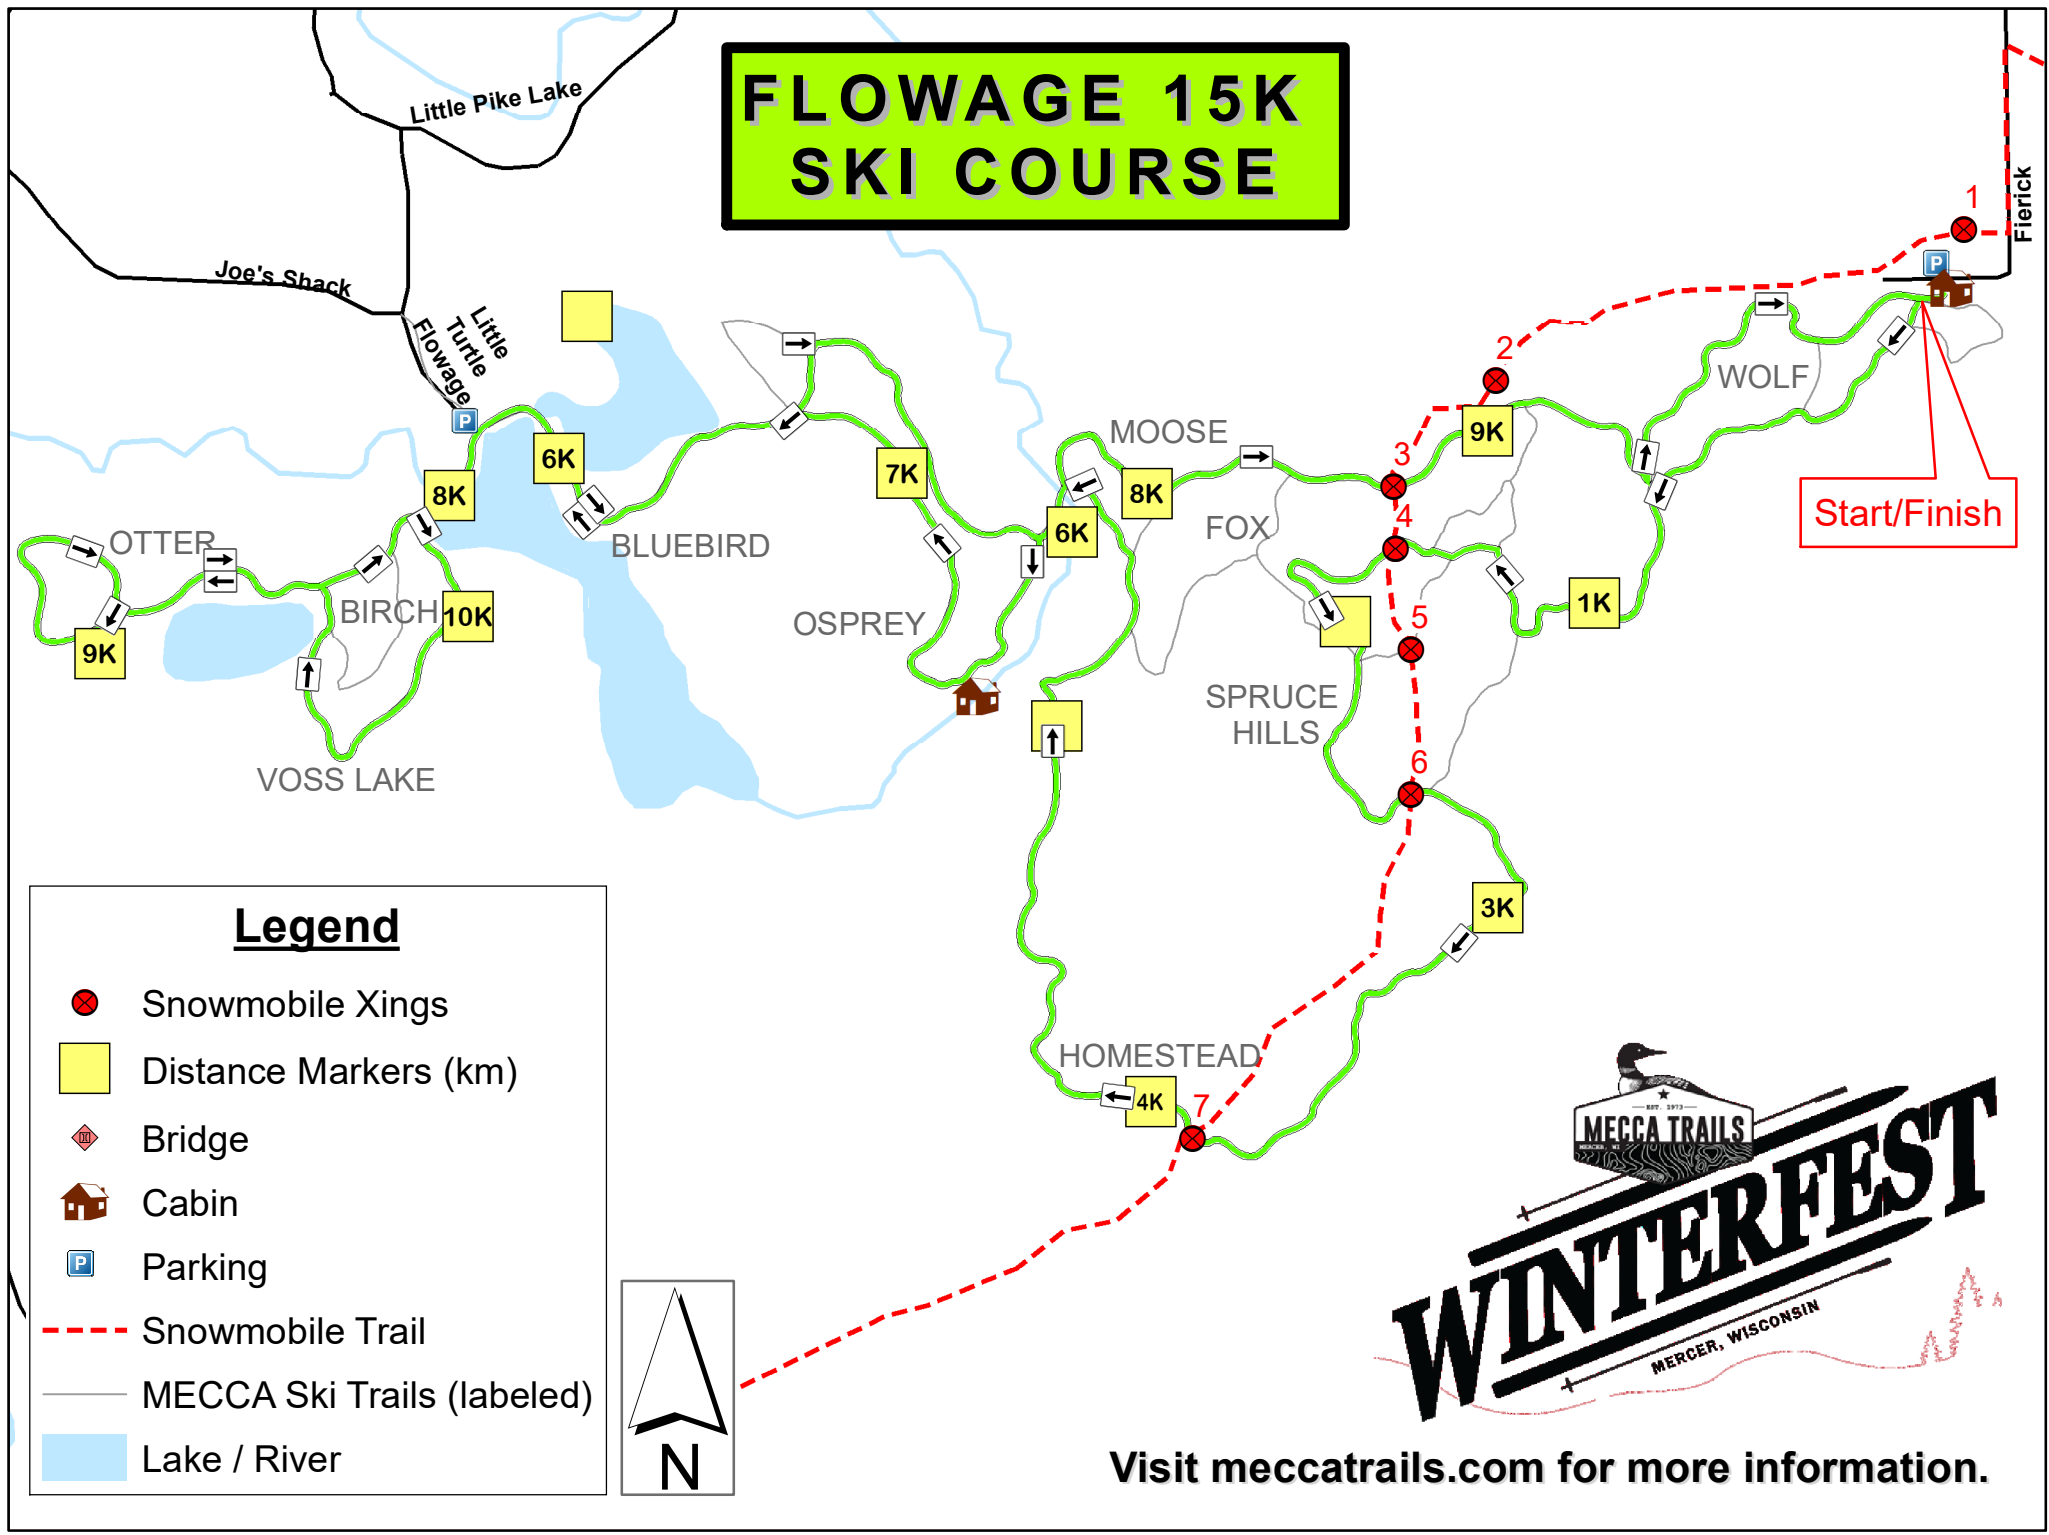

FLOWAGE 15K SKI COURSE

Legend

-  Snowmobile Xings
-  Distance Markers (km)
-  Bridge
-  Cabin
-  Parking
-  Snowmobile Trail
-  MECCA Ski Trails (labeled)
-  Lake / River

Visit meccatrails.com for more information.