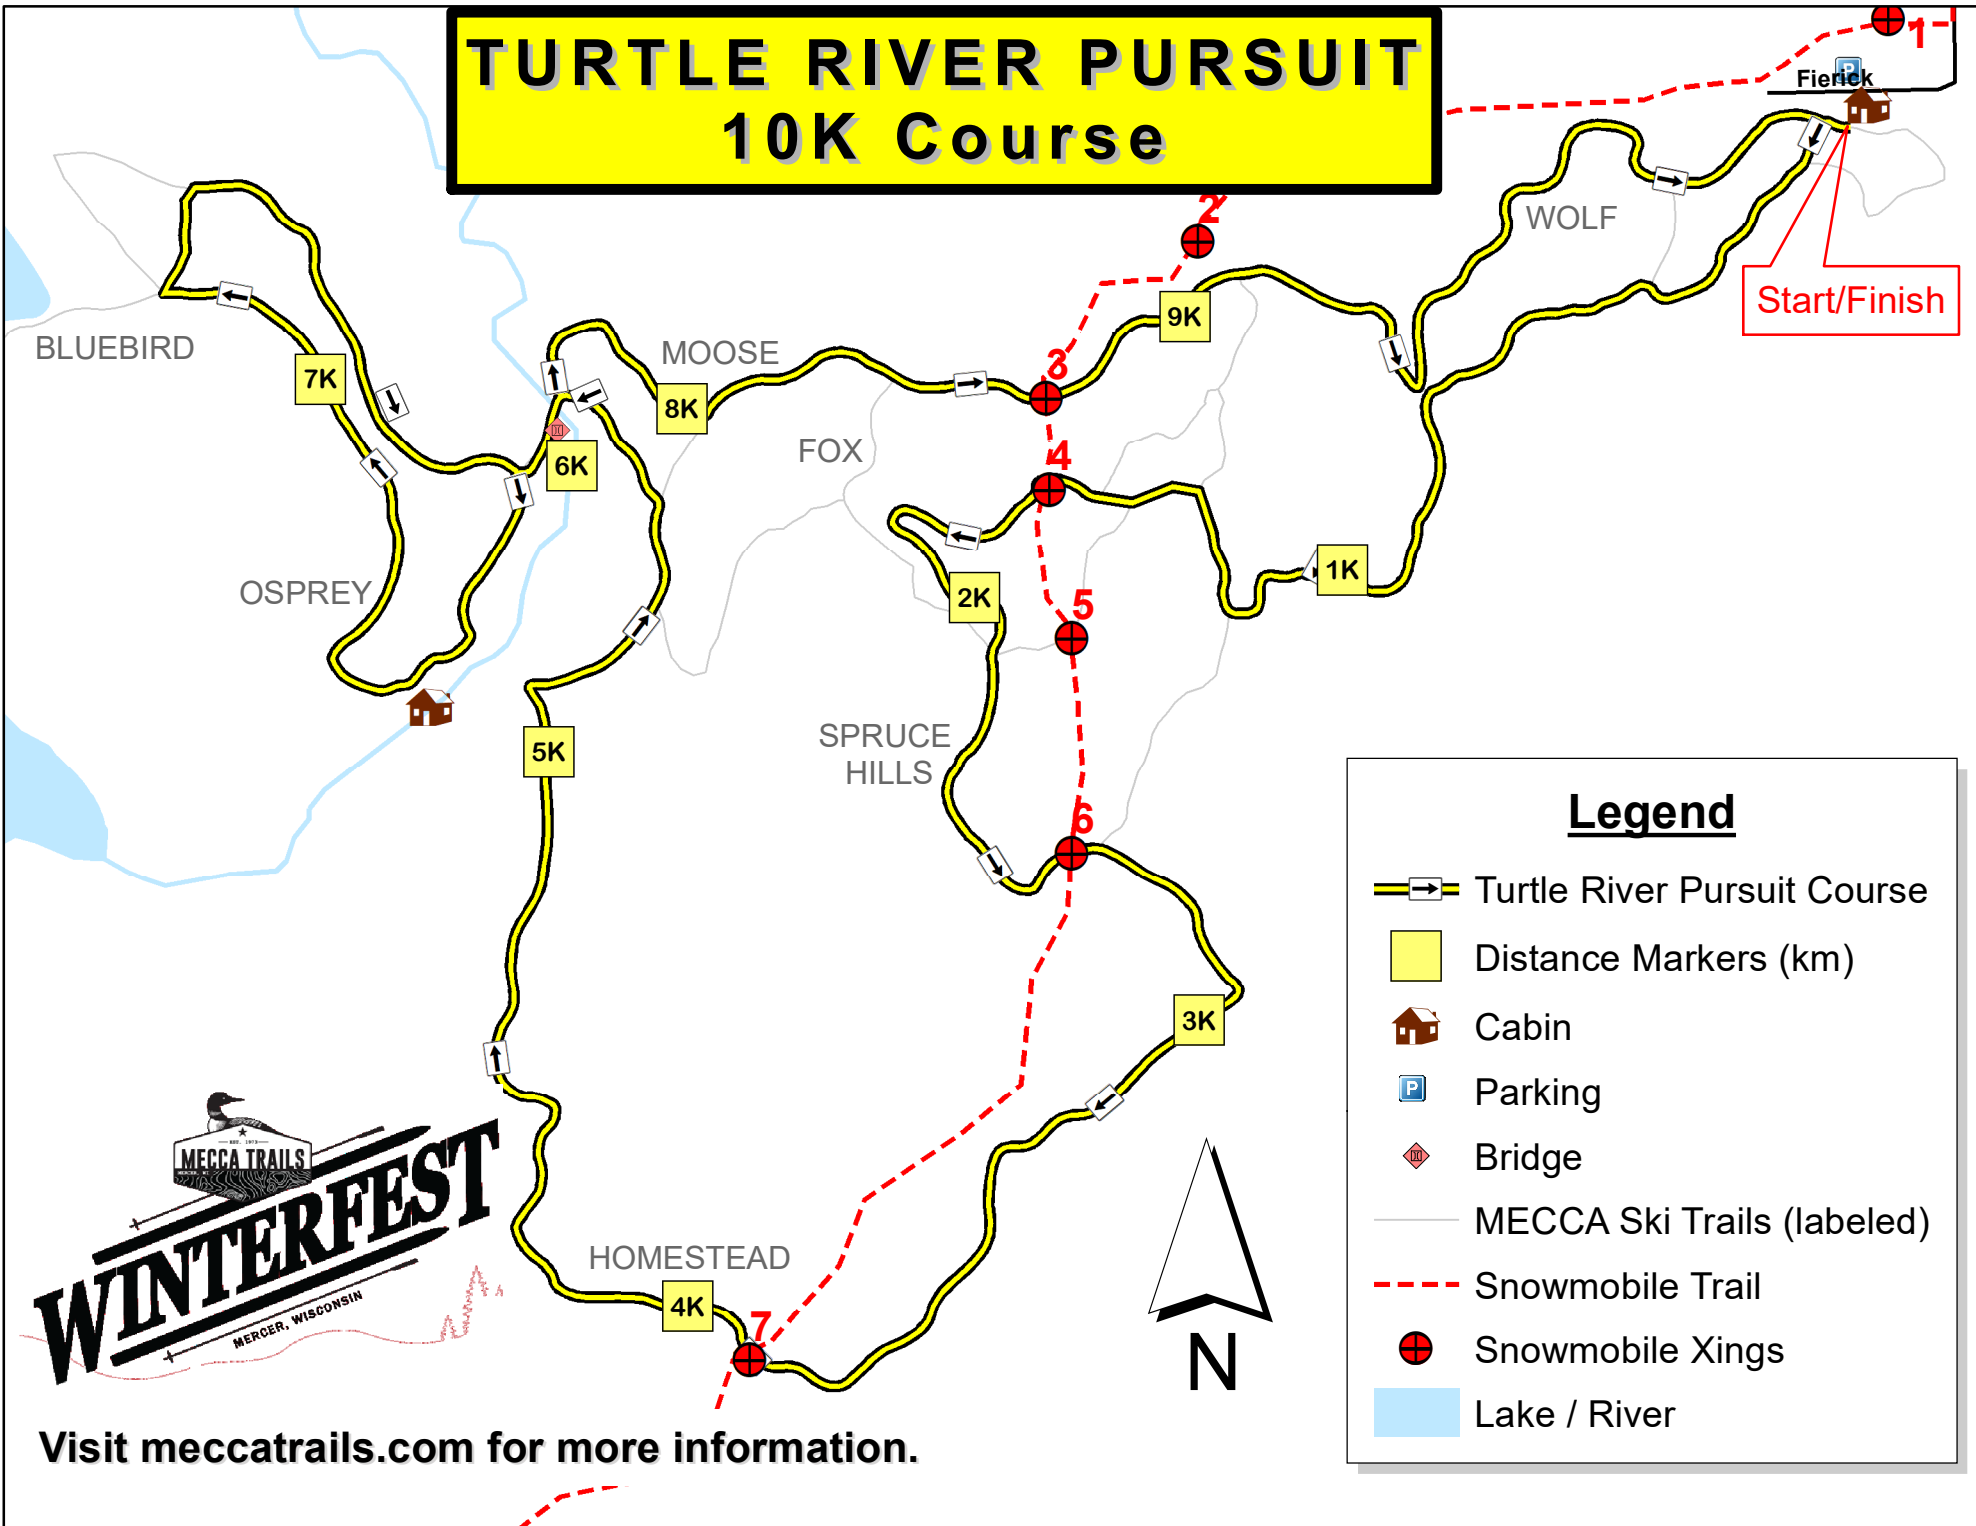

# TURTLE RIVER PURSUIT 10K Course

Start/Finish

## Legend

- Turtle River Pursuit Course
- Distance Markers (km)
- Cabin
- Parking
- Bridge
- MECCA Ski Trails (labeled)
- Snowmobile Trail
- Snowmobile Xings
- Lake / River

Visit [meccatrails.com](http://meccatrails.com) for more information.